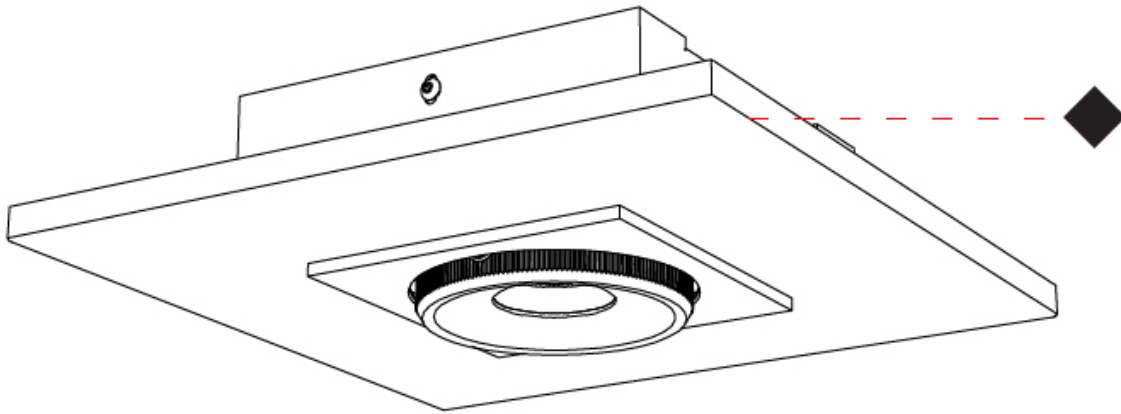

MARC SINGLE SURFACE

D92121

PROJECT	_____
TYPE	_____
SPECIFIER	_____
QUANTITY	_____
DATE	_____