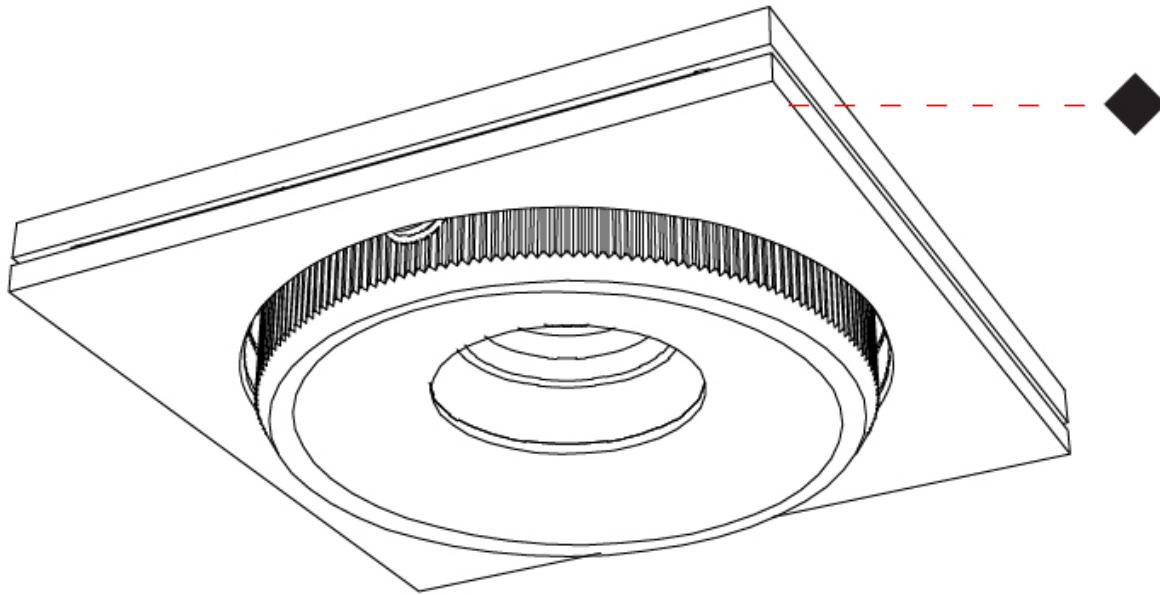

MARC SINGLE RECESSED

D92120

PROJECT	_____
TYPE	_____
SPECIFIER	_____
QUANTITY	_____
DATE	_____